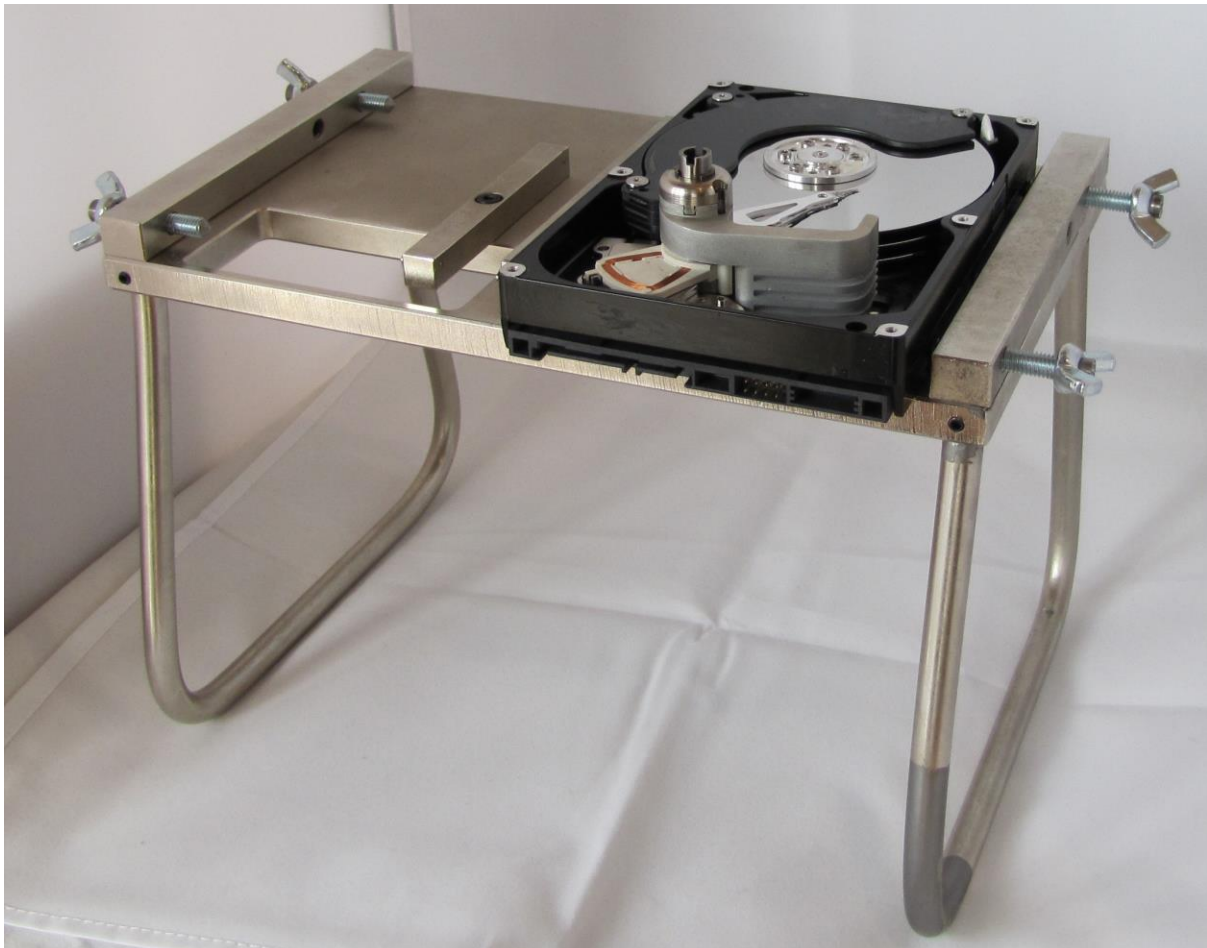

HddSurgery™ Hard Drive Repair Workbench is a tool that is used in every process of physical work on a hard drive. This tool is very useful in process of replacing the hard drive heads or in any other process that requires opening of the hard drive.

This tool has space for two hard drives. These are usually the places where the patient and donor hard drives are placed. It works equally well with 3.5" or 2.5" hard drives and supports all of the hard drive brands and all their models.